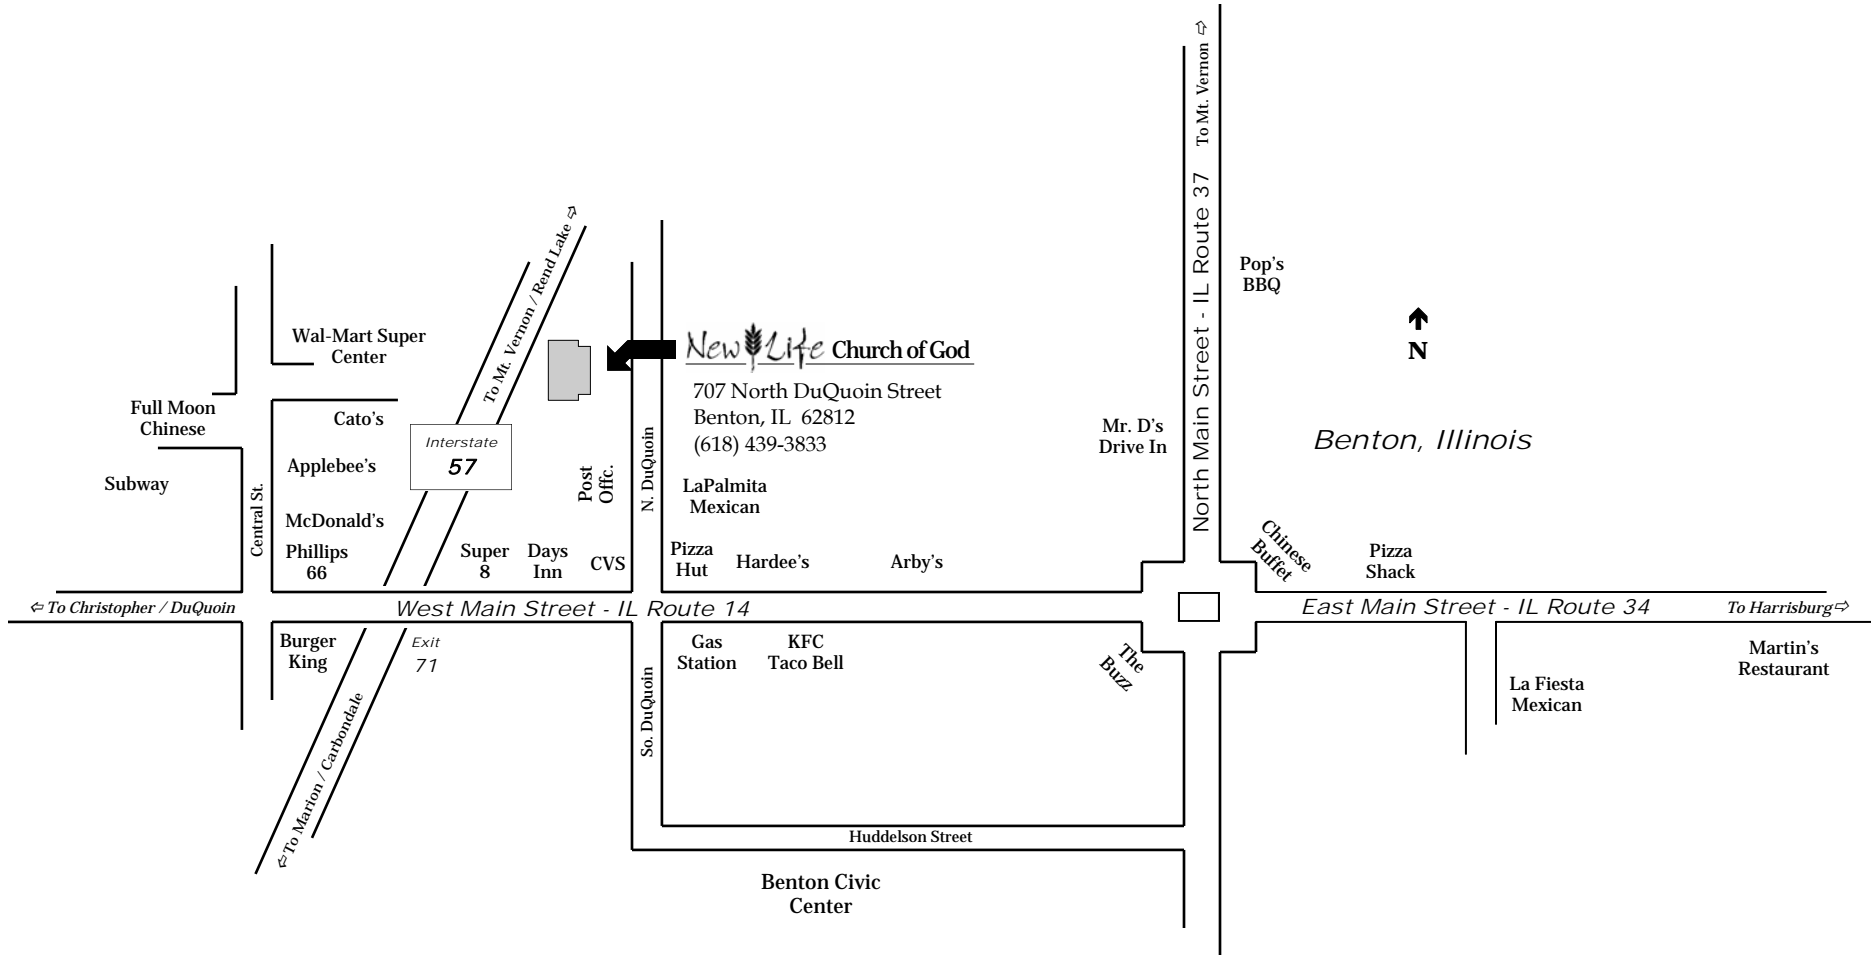

Benton Area Restaurants & Conveniences

Cozy
Table

Dairy
Queen

Recommended Housing Options

★★	Super 8	8 Blocks
★★½	Days Inn	7 Blocks
★★★	Rend Lake Seasons Lodge	5 mi. North
★★★	Rend Lake Resort	10 mi. North
★★★	Marion, IL Hotels	18 mi. South
★★★	Mt. Vernon, IL Hotels	25 mi. North